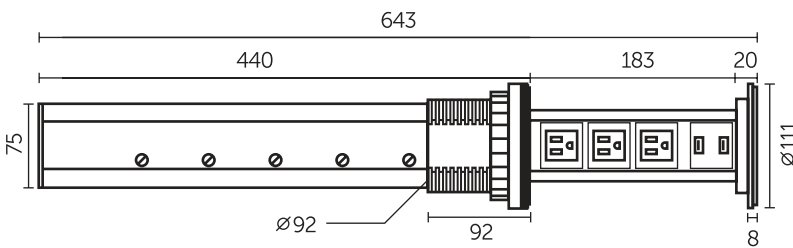

LP 456 MOTORISED POP UP

3WAY + 2USB SOCKET

■ BLACK

LP 789 DRAWER MAT

OVERALL DIMENSION
2000 x 580 mm

W/D

■ DARK GREY

LP 010 PULL OUT COUNTERTOP

FOR 450-900MM DOOR WIDTH
MIN DEPTH OF CABINET 500MM
MAX 30KG LOADING
EXTENDED LENGTH 810MM