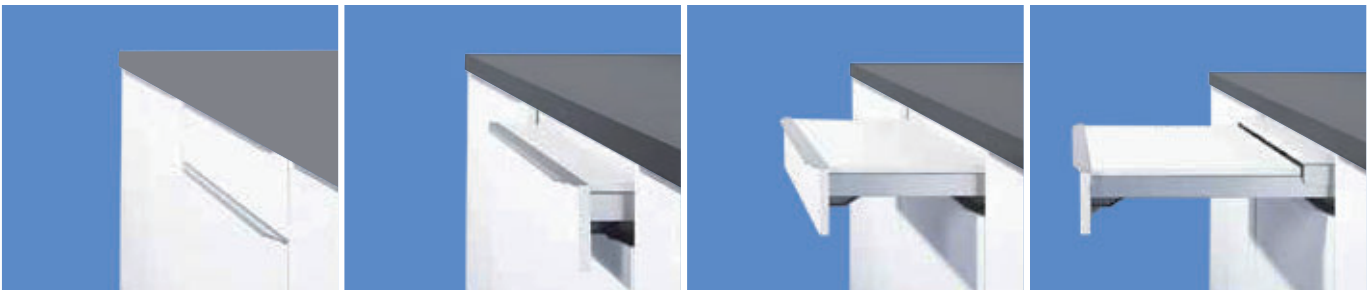

LP 456 MOTORISED POP UP

3WAY + 2USB SOCKET

■ BLACK

LP 789 DRAWER MAT

OVERALL DIMENSION
2000 x 580 mm

W/D

■ DARK GREY

LP 010 PULL OUT COUNTERTOP

FOR 450-900MM DOOR WIDTH
MIN DEPTH OF CABINET 500MM
MAX 30KG LOADING
EXTENDED LENGTH 810MM