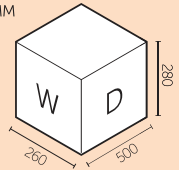

18L

45

EASY 24

UNDERSINK BIN
230 x 300 x 440 mm
W/D/H
CABINET 450MM

24L

45

SWING 15

UNDERSINK BIN
340 x 260 x 300 mm
W/D/H
CABINET 450MM

15L

45

SWING 24

UNDERSINK BIN
340 x 260 x 460 mm
W/D/H
CABINET XX0MM

24L

45

TOWER 30

UNDERSINK BIN
250 x 460 x 410 mm
W/D/H
CABINET XX0MM

16L+10L

30

ECOFIL 88

UNDERSINK BIN
150 x 450 x 360 mm
W/D/H
CABINET 150MM

8L 8L

15

BLOCK U-TOP 1010

BASE UNIT BIN
260 x 500 x 280 mm
W/D/H
CABINET 300MM

10L 10L

30

BLOCK 3045

BASE UNIT BIN
263 x 428 x 535 mm
W/D/H
CABINET 300MM

35L

30

BLOCK 4550

BASE UNIT BIN
413 x 480 x 535 mm
W/D/H
CABINET 450MM