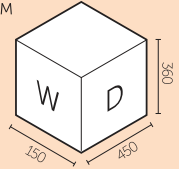

18L

45

EASY 24

UNDERSINK BIN
230 x 300 x 440 mm
W/D/H
CABINET 450MM

24L

45

SWING 15

UNDERSINK BIN
340 x 260 x 300 mm
W/D/H
CABINET 450MM

15L

45

SWING 24

UNDERSINK BIN
340 x 260 x 460 mm
W/D/H
CABINET XX0MM

24L

45

TOWER 30

UNDERSINK BIN
250 x 460 x 410 mm
W/D/H
CABINET XX0MM

16L+10L

30

ECOFIL 88

UNDERSINK BIN
150 x 450 x 360 mm
W/D/H
CABINET 150MM

8L 8L

15

BLOCK U-TOP 1010

BASE UNIT BIN
260 x 500 x 280 mm
W/D/H
CABINET 300MM

10L 10L

30

BLOCK 3045

BASE UNIT BIN
263 x 428 x 535 mm
W/D/H
CABINET 300MM

35L

30

BLOCK 4550

BASE UNIT BIN
413 x 480 x 535 mm
W/D/H
CABINET 450MM