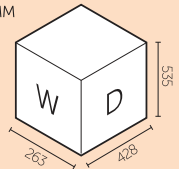

15L

45

SWING 24

UNDERSINK BIN
340 x 260 x 460 mm
W/D/H
CABINET XX0MM

24L

45

TOWER 30

UNDERSINK BIN
250 x 460 x 410 mm
W/D/H
CABINET XX0MM

16L+10L

30

ECOFIL 88

UNDERSINK BIN
150 x 450 x 360 mm
W/D/H
CABINET 150MM

8L 8L

15

BLOCK U-TOP 1010

BASE UNIT BIN
260 x 500 x 280 mm
W/D/H
CABINET 300MM

10L 10L

30

BLOCK 3045

BASE UNIT BIN
263 x 428 x 535 mm
W/D/H
CABINET 300MM

35L

30

BLOCK 4550

BASE UNIT BIN
413 x 480 x 535 mm
W/D/H
CABINET 450MM

35L 35L

45

METROPOLIS 6050

BASE UNIT BIN (500mm Depth)
510/530 x 460/490 x 280 mm
W/D/H
CABINET 600MM

10L 10L

60

OR

METROPOLIS 6045