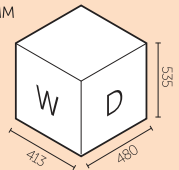

15L

45

SWING 24

UNDERSINK BIN
340 x 260 x 460 mm
W/D/H
CABINET XX0MM

24L

45

TOWER 30

UNDERSINK BIN
250 x 460 x 410 mm
W/D/H
CABINET XX0MM

16L+10L

30

ECOFIL 88

UNDERSINK BIN
150 x 450 x 360 mm
W/D/H
CABINET 150MM

8L 8L

15

BLOCK U-TOP 1010

BASE UNIT BIN
260 x 500 x 280 mm
W/D/H
CABINET 300MM

10L 10L

30

BLOCK 3045

BASE UNIT BIN
263 x 428 x 535 mm
W/D/H
CABINET 300MM

35L

30

BLOCK 4550

BASE UNIT BIN
413 x 480 x 535 mm
W/D/H
CABINET 450MM

35L 35L

45

METROPOLIS 6050

BASE UNIT BIN (500mm Depth)
510/530 x 460/490 x 280 mm
W/D/H
CABINET 600MM

10L 10L

60

OR

METROPOLIS 6045