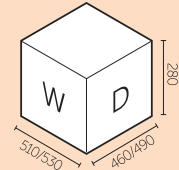

18L

45

EASY 24

UNDERSINK BIN
230 x 300 x 440 mm
W/D/H
CABINET 450MM

24L

45

SWING 15

UNDERSINK BIN
340 x 260 x 300 mm
W/D/H
CABINET 450MM

10L 10L

30

BLOCK 3045

BASE UNIT BIN
263 x 428 x 535 mm
W/D/H
CABINET 300MM

35L

30

BLOCK 4550

BASE UNIT BIN
413 x 480 x 535 mm
W/D/H
CABINET 450MM

35L 35L

45

METROPOLIS 6050

BASE UNIT BIN (500mm Depth)
510/530 x 460/490 x 280 mm
W/D/H
CABINET 600MM

10L 10L

60

OR

METROPOLIS 6045

BASE UNIT BIN (450mm Depth)
510/530 x 410/440 x 280 mm
W/D/H
CABINET 600MM

10L 10L

60

METROPOLIS 9050

BASE UNIT BIN (500mm Depth)
810/830 x 460/490 x 280 mm
W/D/H
CABINET 900MM

10L 10L 15L

90

OR