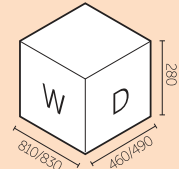

10L 10L

30

BLOCK 3045

BASE UNIT BIN
263 x 428 x 535 mm
W/D/H
CABINET 300MM

35L

30

BLOCK 4550

BASE UNIT BIN
413 x 480 x 535 mm
W/D/H
CABINET 450MM

35L 35L

45

METROPOLIS 6050

BASE UNIT BIN (500mm Depth)
510/530 x 460/490 x 280 mm
W/D/H
CABINET 600MM

10L 10L

60

OR

METROPOLIS 6045

BASE UNIT BIN (450mm Depth)
510/530 x 410/440 x 280 mm
W/D/H
CABINET 600MM

10L 10L

60

METROPOLIS 9050

BASE UNIT BIN (500mm Depth)
810/830 x 460/490 x 280 mm
W/D/H
CABINET 900MM

10L 10L 15L

90

OR

METROPOLIS 9045

BASE UNIT BIN (450mm Depth)
810/830 x 410/440 x 280 mm
W/D/H
CABINET 900MM

10L 10L 15L

90