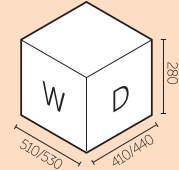

18L

45

EASY 24

UNDERSINK BIN
230 x 300 x 440 mm
W/D/H
CABINET 450MM

24L

45

SWING 15

UNDERSINK BIN
340 x 260 x 300 mm
W/D/H
CABINET 450MM

10L 10L

30

BLOCK 3045

BASE UNIT BIN
263 x 428 x 535 mm
W/D/H
CABINET 300MM

35L

30

BLOCK 4550

BASE UNIT BIN
413 x 480 x 535 mm
W/D/H
CABINET 450MM

35L 35L

45

METROPOLIS 6050

BASE UNIT BIN (500mm Depth)
510/530 x 460/490 x 280 mm
W/D/H
CABINET 600MM

10L 10L

60

OR

METROPOLIS 6045

BASE UNIT BIN (450mm Depth)
510/530 x 410/440 x 280 mm
W/D/H
CABINET 600MM

10L 10L

60

METROPOLIS 9050

BASE UNIT BIN (500mm Depth)
810/830 x 460/490 x 280 mm
W/D/H
CABINET 900MM

10L 10L 15L

90

OR